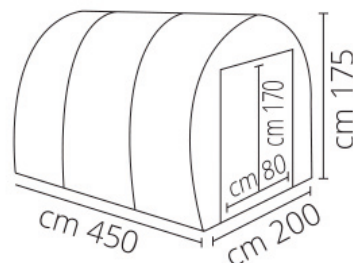

INVERNADERO PRIMAVERA "MEDIUM"

- Estructura de acero galvanizado antioxidante compuesto por arcos y bastidores.
- Cubierta de PE, con tratamiento anti-UV, puerta con cremalleras en los lados.
- Estacas para la fijación al suelo para mayor estabilidad y uso total de la altura del invernadero.
- Embalaje 160 cm x 43 x h 10
- Dimensiones 200x300x175cm

Ref.	Medidas	EAN
X2596	200 x 300 x 175 cm	8015358025966
X2597	Funda recambio	8015358025973