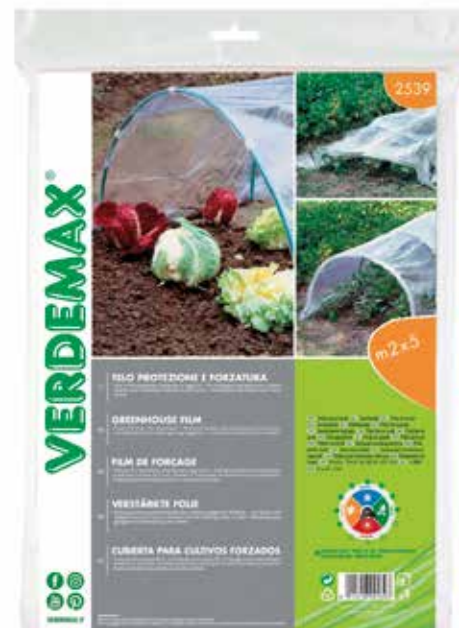

FILM PE DE INVERNADERO TRANSPARENTE

- Film PE transparente, resistente a rayos UV
- Para proteger las semillas y plantas de las heladas
- Adecuado para túneles

Ref.	Características	Uds. Caja	EAN
X2539	2 x 5	10	8015358025393